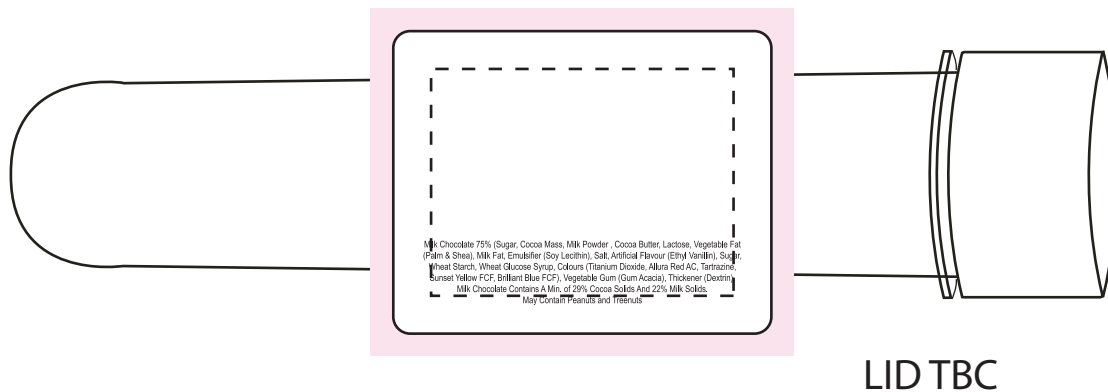

ART APPROVAL

Image Impression Only
NOT to Scale

100%

NOTES

- Sticker Size: 50mmW x 40mmH
- - - Safe Print Area: 40mmW x 30mmH
- █ Bleed 3mm

Please note: Stickers are printed digitally, please provide PMS colours if a close match is crucial and please inform us of this when ordering. If PMS colours are not provided we will print directly from the file and resulting print will be taken as correct. Exact PMS colour match is NOT guaranteed

All colours used in this document are indicative only and they may vary across a variety of printing techniques and confectionery

Product Code : CC031D / TEST_MM

Description : Test Tube filled with M&Ms
Order# :
Company Name :
Contact :
Lid Colour :
Sticker Size : 50mmW x 40mmH
Print Colour : Digital Print (Every endeavour is made to match PMS colours)
Quantity :
Delivery Date : Delivered to