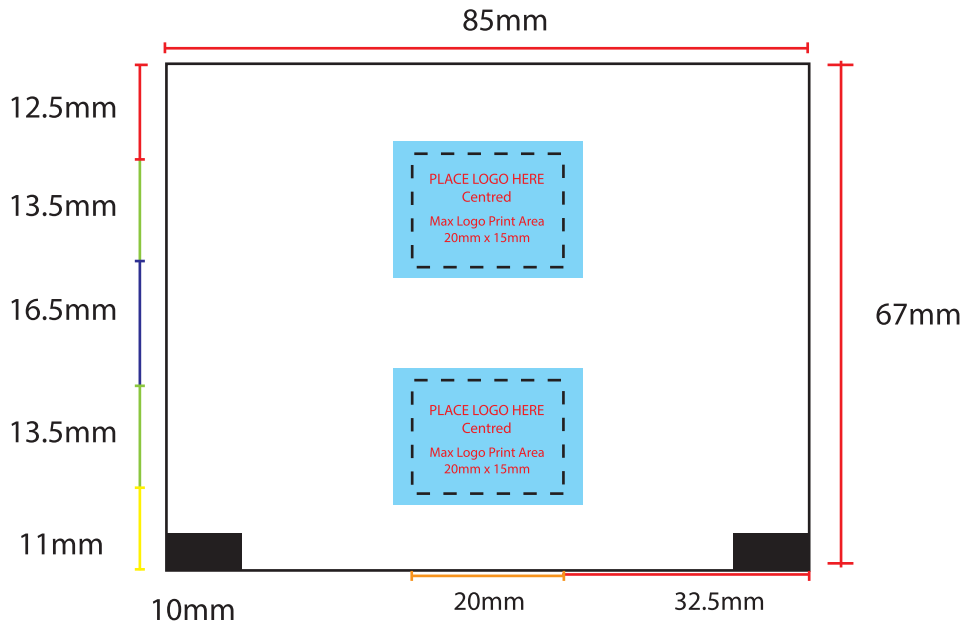

ART APPROVAL

**FINAL ARTWORK WILL DEPEND ON LOGO PROVIDED,
THIS IS JUST A GENERAL TEMPLATE USED AS INITIAL GUIDE**

Place Logo Centred in
Logo Area
Max Logo Print Area
20mm x 15mm

Eye Mark
10mmx5mm
Spot Black

Light blue will
print as WHITE

Approx Position of Print on Lolly wrapper

Keep the left and right edges of
wrapper CLEAR OF PRINT so as not to
interfer with the EYE Marks

All colours used in this document are indicative only and they may vary across a variety of printing techniques and confectionery

Product Code : CC051J

Description : Individually wrapped Fruity in metalized wrapper
Order# :
Company Name :
Contact :
Print Colour : Digital Print (Every endeavour is made to match PMS colours)
Quantity :
Delivery Date :